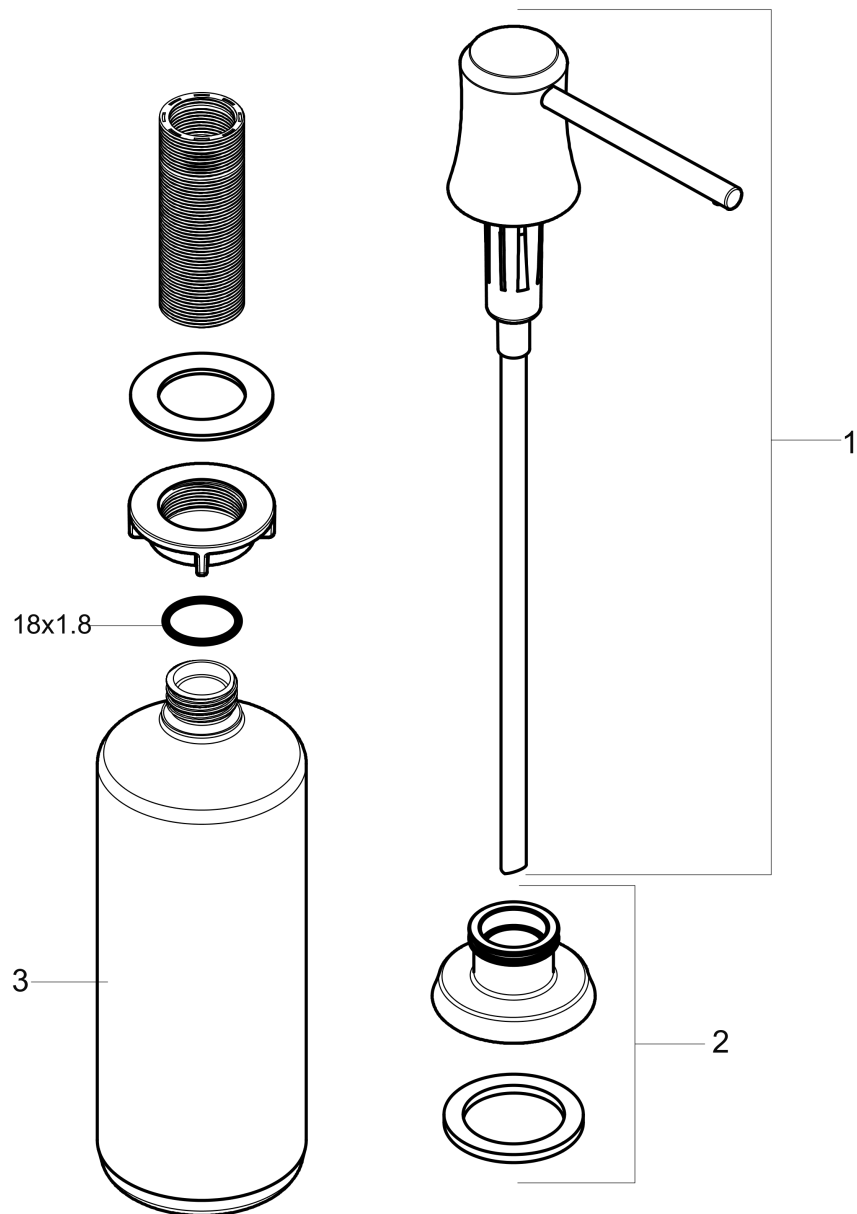

**Joleena
Soap Dispenser**

Finishes : **polished nickel** Part no. : **04796830**

Exploded drawing

Year of production: >09/19

Joleena
Soap Dispenser
 Finishes : **polished nickel** Part no. : **04796830**

Spare parts list

Year of production: >09/19

Pos.	Description	Part no.	Price	PU
1	pump	93535830	-	1
3	bottle for lotion dispenser	93278000	-	1